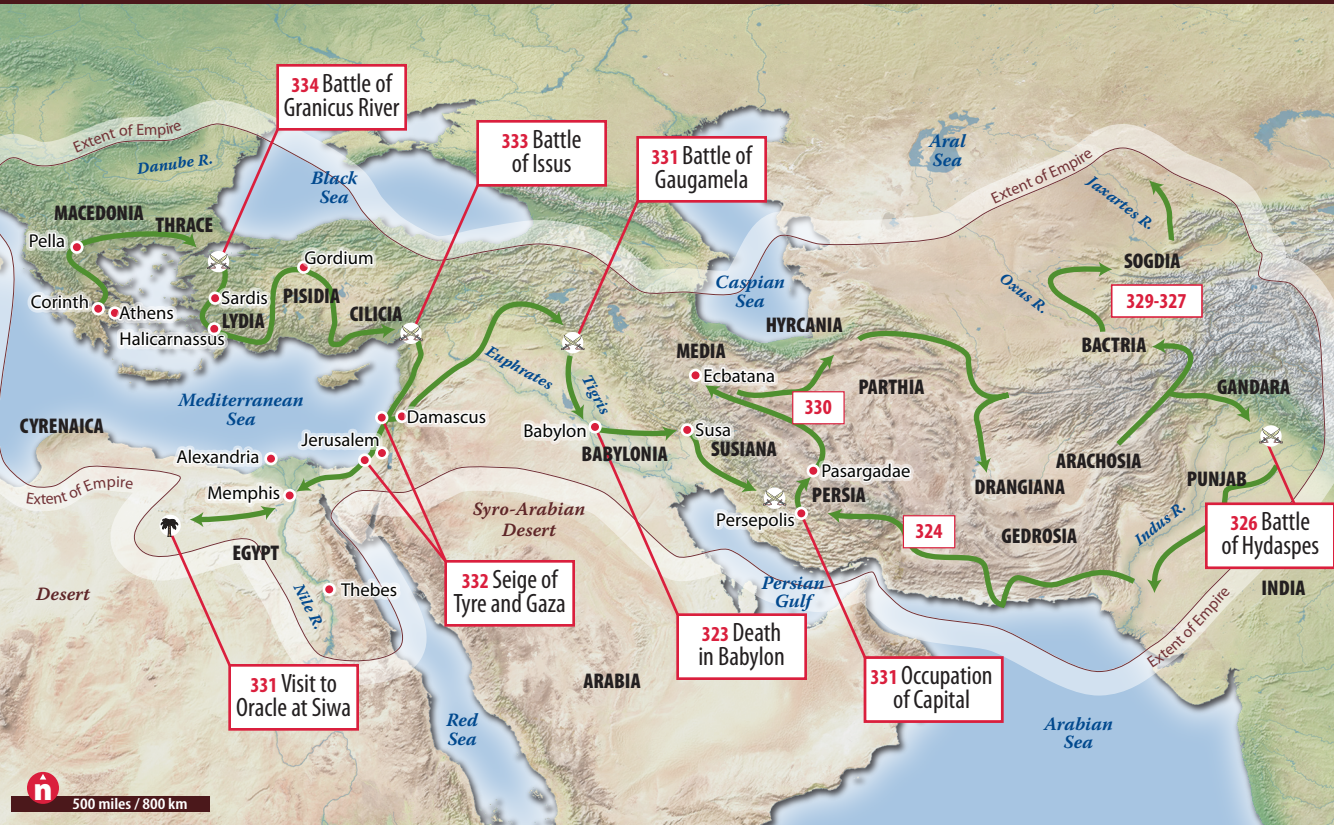

The Conquests and Empire of Alexander the Great

336-323 BCE

500 miles / 800 km